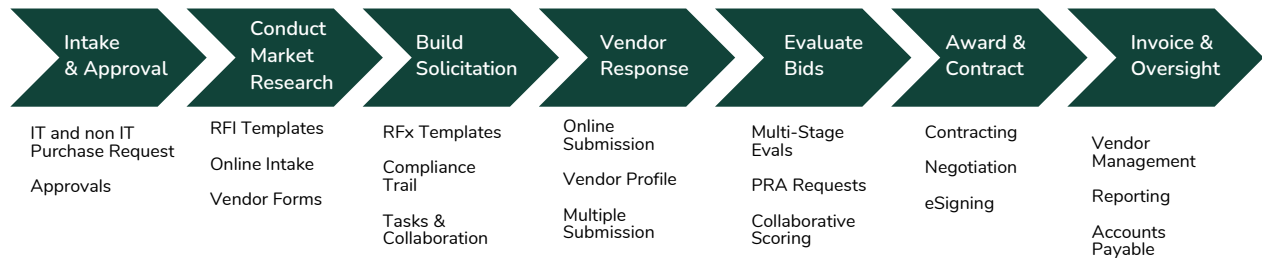

S2PInsight™ - Source to Pay - powered by ServiceNow

ServiceNow is the global leader in enterprise service management with years of experience in scaling solutions for sourcing and vendor management to connect the source-to-pay process end-to-end. The ultimate goal of ServiceNow's solutions is to modernize processes in a way that is transformative for the enterprise, saving both time and money.

Since 2014, City Innovate has provided the people, processes, and technology needed to modernize the workflows around government procurement/contracting, grants, and budgeting. Our expertise is in Document Process Automation ... turning the data hidden inside documents into structured data for greater insight and accountability; thanks to ServiceNow that data can then be injected into the other systems that government agencies depend on for operations.

Document Process Automation applied to Source-to-Pay process

The benefits of our joint solution include:

City Innovate

Enterprise document process automation

- Accelerates document production - the source of 99% of the delays in the source-to-pay process
- Templated approach to document production for 100% compliance with your jurisdiction's contracting standards
- Supports complex and very complex workflows when building compliant documents and evaluating responses to RFx
- Includes Document Builder, Evaluation Builder, and Contract Management & Contract Administration functionality for a complete end-to-end solution

servicenow®

Global leader in Enterprise workflow automation

- Leader in enterprise service management
- Eliminates redundant data entry and critical errors
- Modernizes workflows
- Provides insight and analytics needed to identify bottlenecks in processes
- Enables end-to-end lifecycle management of the procurement/contracting process ... starting with intake and ending with oversight
- Perfect for government agencies with a pre-existing investment in ServiceNow as well as those just getting started

City Innovate

SERVING FEDERAL, STATE, AND LARGE LOCAL GOVERNMENT

Work at the Speed of Document Process Automation™

© 2023 City Innovate. All rights Reserved. Contact us at enterprise@cityinnovate.com