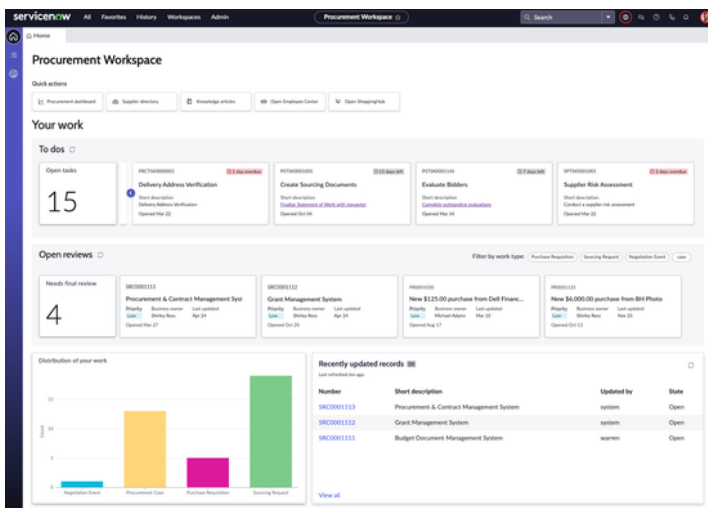

S2PInsight™

- End-to-end solution for Source to Pay built to support any size government agency or department
- Accelerates the entire workflow around Source to Pay by as much as 70%
- Combines document process automation™ from City Innovate with the power of ServiceNow's purpose built Source2Pay module

City Innovate and ServiceNow are proud to partner together to drive greater insight and accountability around the entire source-to-pay process. The largest government agencies in the U.S. depend on City Innovate to accelerate document production and turn the data hidden in documents into structured data for insertion into ERP and other systems of record.

City Innovate provides the platform for Document Process Automation (DPA)

- Replaces desktop applications with modern, cloud-based solutions that include collaboration and project management tools, to eliminate redundant data entry and ensure compliance with each jurisdiction's contracting standards.
- Documents produced on City Innovate's platform have built-in intelligence.
- Transforms process workflows by turning the unstructured data hidden in large document sets into actionable data for greater insight and accountability.
- Activates data hidden in documents that can then be injected into multiple systems within the government agency including ERP systems.
- From the experts in modernizing workflows around government procurement/contracting.